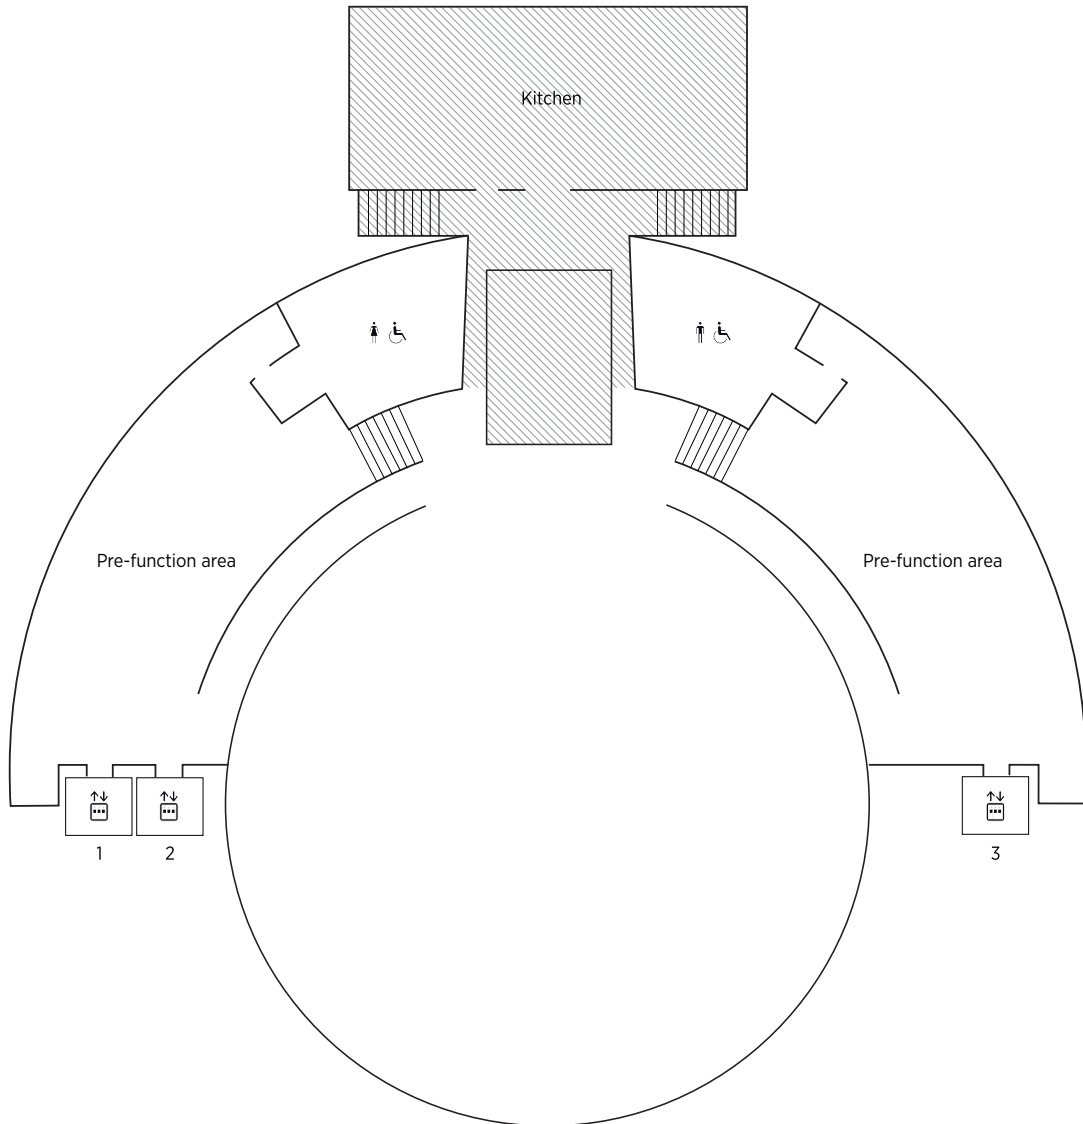

FLOOR PLAN

Event Centre

Scale (m)

Steps

No access