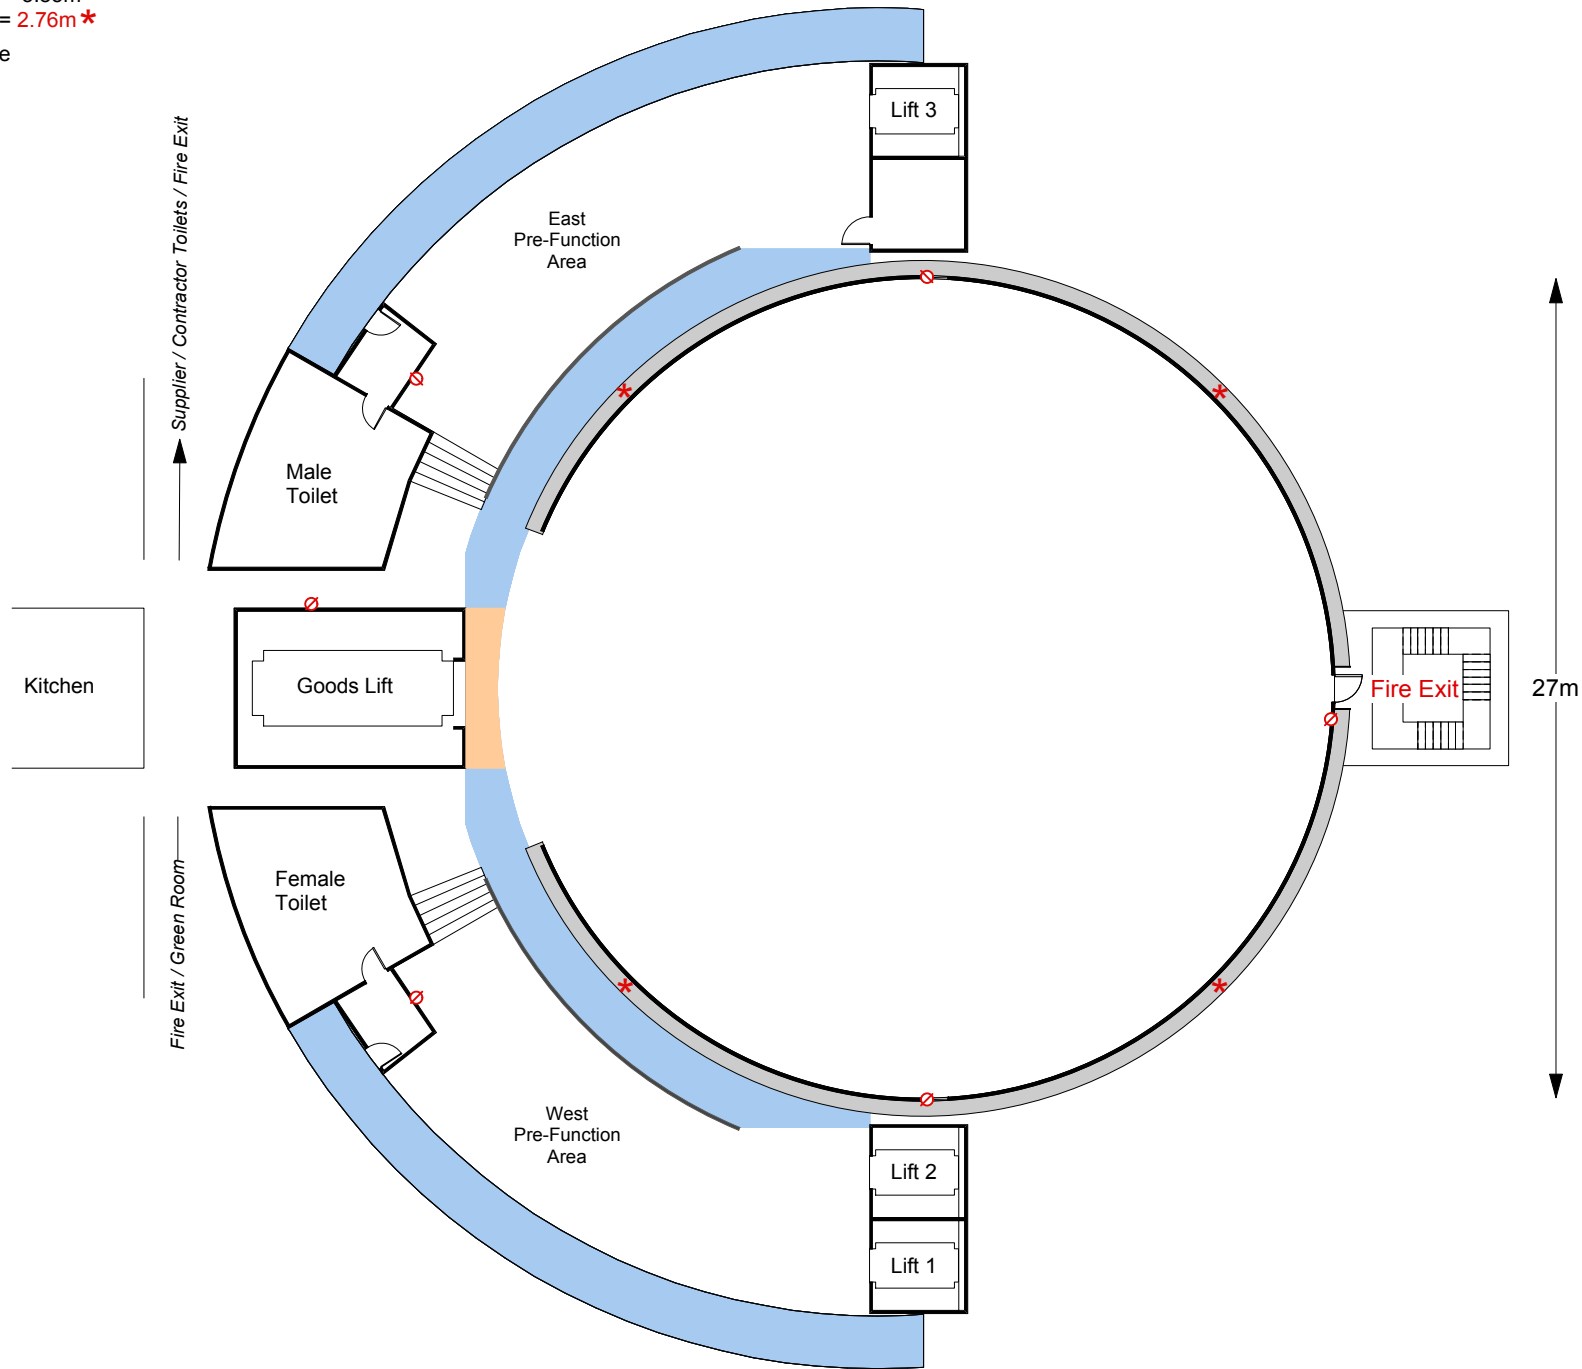

High Centre = 4.73m
 High Outer = 3.85m
 Low Outer = 2.76m *
 ∅ = 3 Phase

© Copyright
 MULTI-MEDIA
 SYSTEMS LIMITED
 These plans are property of
 Multi-Media Systems Limited
 and can not be utilized by any
 other party without prior written
 permission.

Title:
Event Date:
Draw Date:
Venue: Auckland War Memorial Museum
Room: Level 3 Events Centre
File Name: Auckland War Memorial Museum R-2016

High Centre = 4.73m
 High Outer = 3.85m
 Low Outer = 2.76m *
 ∅ = 3 Phase

© Copyright
 MULTI-MEDIA
 SYSTEMS LIMITED
 These plans are property of
 Multi-Media Systems Limited
 and can not be utilized by any
 other party without prior written
 permission.

Title:
Event Date:
Draw Date:
Venue: Auckland War Memorial Museum
Room: Level 3 Events Centre
File Name: Auckland War Memorial Museum R-2016