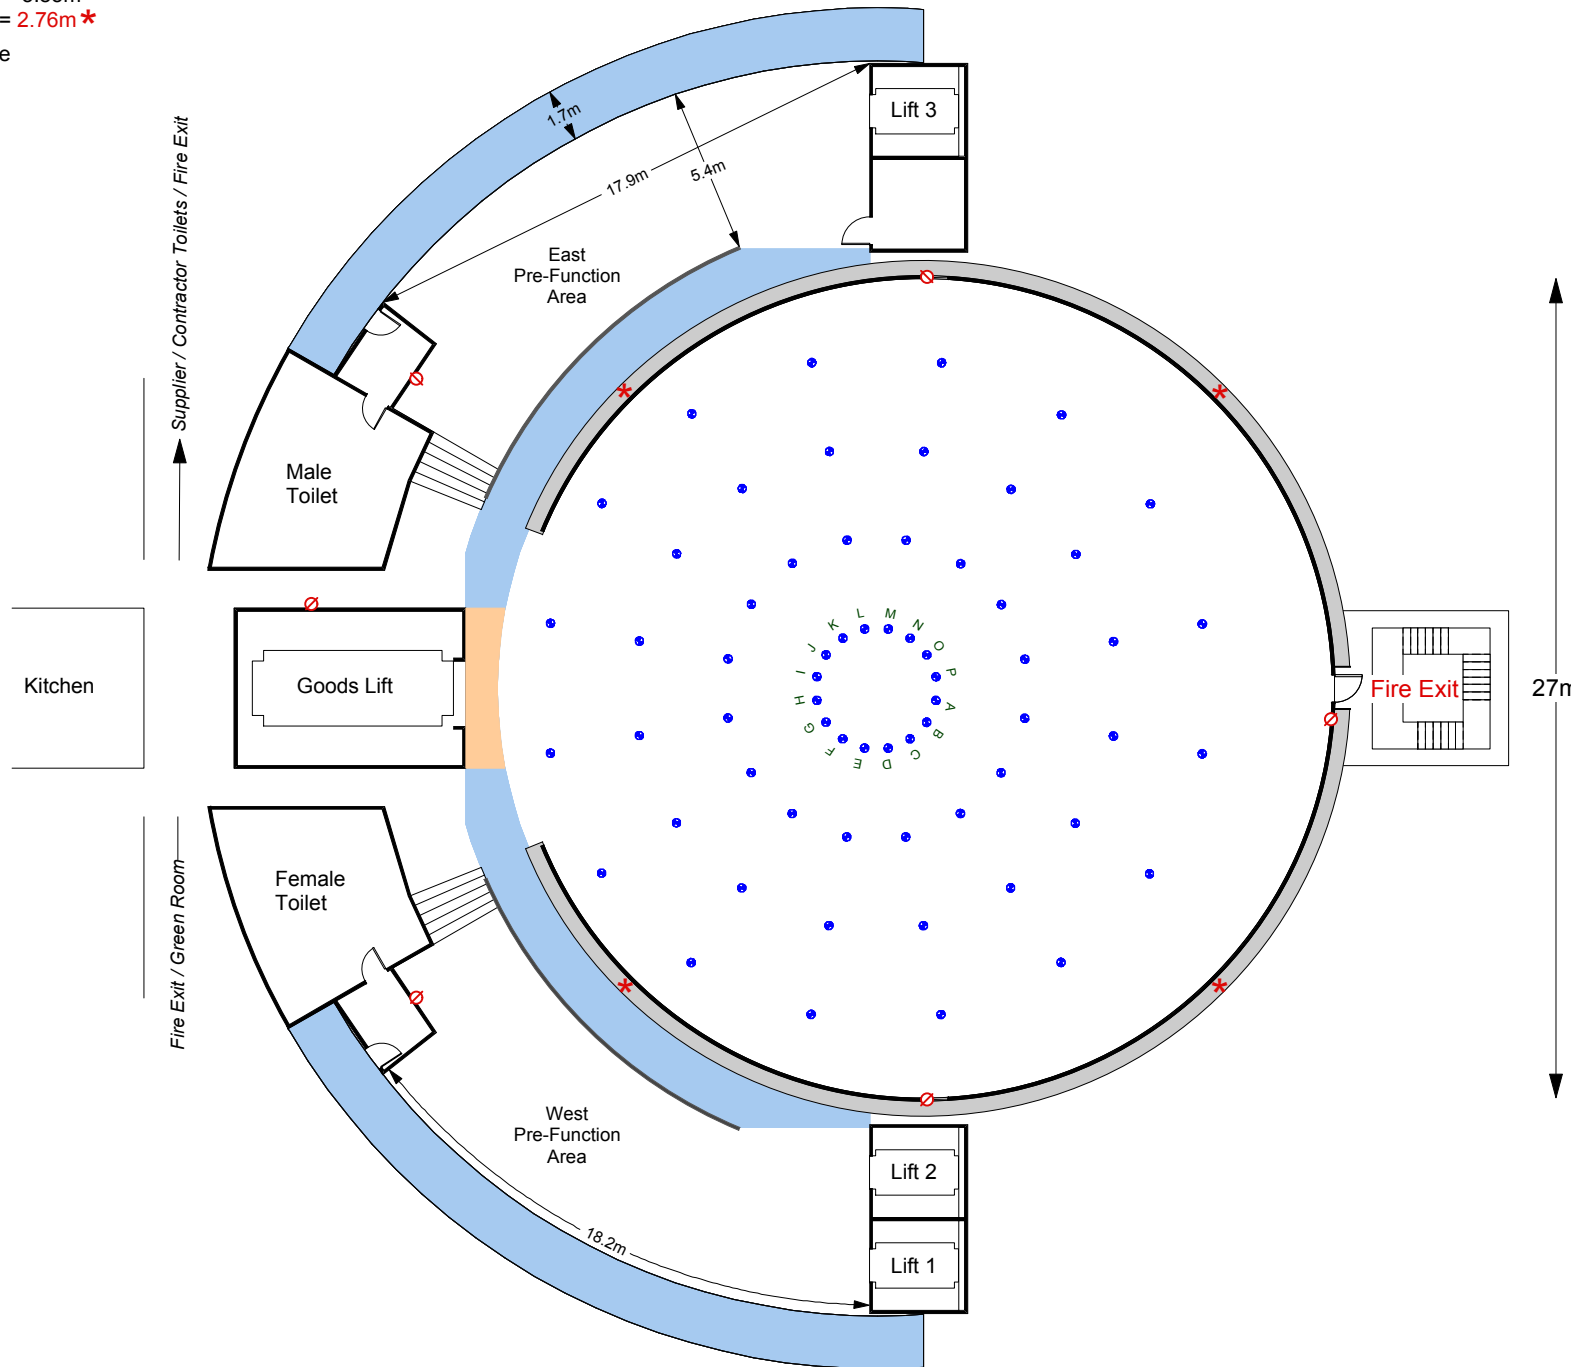

High Centre = 4.73m
 High Outer = 3.85m
 Low Outer = 2.76m *
 ∅ = 3 Phase

© Copyright
 MULTI-MEDIA
 SYSTEMS LIMITED
 These plans are property of
 Multi-Media Systems Limited
 and can not be utilized by any
 other party without prior written
 permission.

Title:
Event Date:
Draw Date:
Venue: Auckland War Memorial Museum
Room: Level 3 Events Centre
File Name: Auckland War Memorial Museum R-2016

High Centre = 4.73m
 High Outer = 3.85m
 Low Outer = 2.76m *
 ∅ = 3 Phase

© Copyright
 MULTI-MEDIA
 SYSTEMS LIMITED
 These plans are property of
 Multi-Media Systems Limited
 and can not be utilized by any
 other party without prior written
 permission.

Title:
Event Date:
Draw Date:
Venue: Auckland War Memorial Museum
Room: Level 3 Events Centre
File Name: Auckland War Memorial Museum R-2016