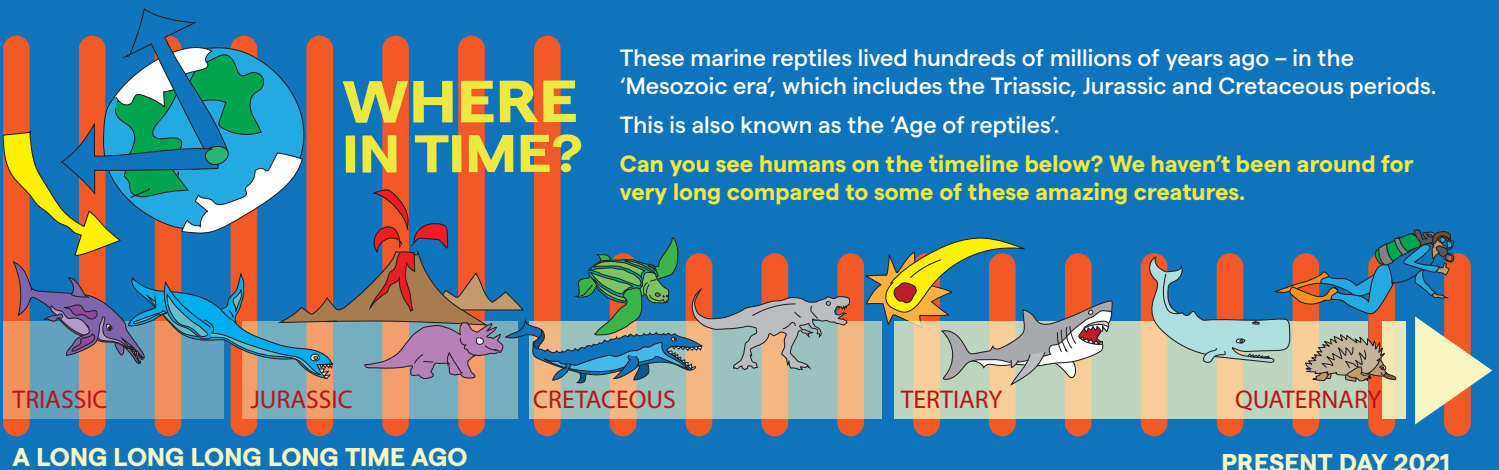

TOPS - face

ZYGO - joined

WHAT'S A PALAEOLOGIST?

(Say it - pay-lee-on-tol-o-jist)

They are people who look for and study the fossils of ancient creatures.

FAMOUS KID-PALAEOLOGISTS

Mary Anning was only 12 years old when she and her brother found the first ever complete fossil of an ichthyosaur in 1811 in England. She also found two of the very first near-complete fossils of Plesiosaurs. You're never too young to make a world-changing discovery!

Can you spot the eight differences in these two versions of the same ichthyosaur fossil?

WHERE IN TIME?

These marine reptiles lived hundreds of millions of years ago – in the 'Mesozoic era', which includes the Triassic, Jurassic and Cretaceous periods. This is also known as the 'Age of reptiles'.

Can you see humans on the timeline below? We haven't been around for very long compared to some of these amazing creatures.

A LONG LONG LONG LONG TIME AGO

PRESENT DAY 2021