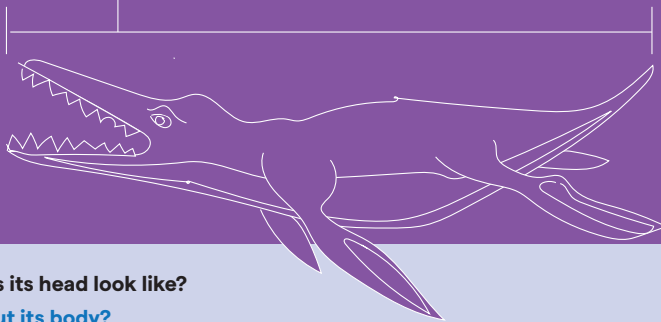

Invent your own Prehistoric Predator

Imagine you are designing your own sea monster.
Draw or write about your animal here.

My prehistoric predator's name is

Height

Top Speed

Length

Appearance

What does its head look like?

What about its body?

Does it have a tail?

Does it have teeth?

Does it have wings, legs
or flippers?

How would it stay protected
or safe in its environment?

Does it have any camouflage
or protective covering?